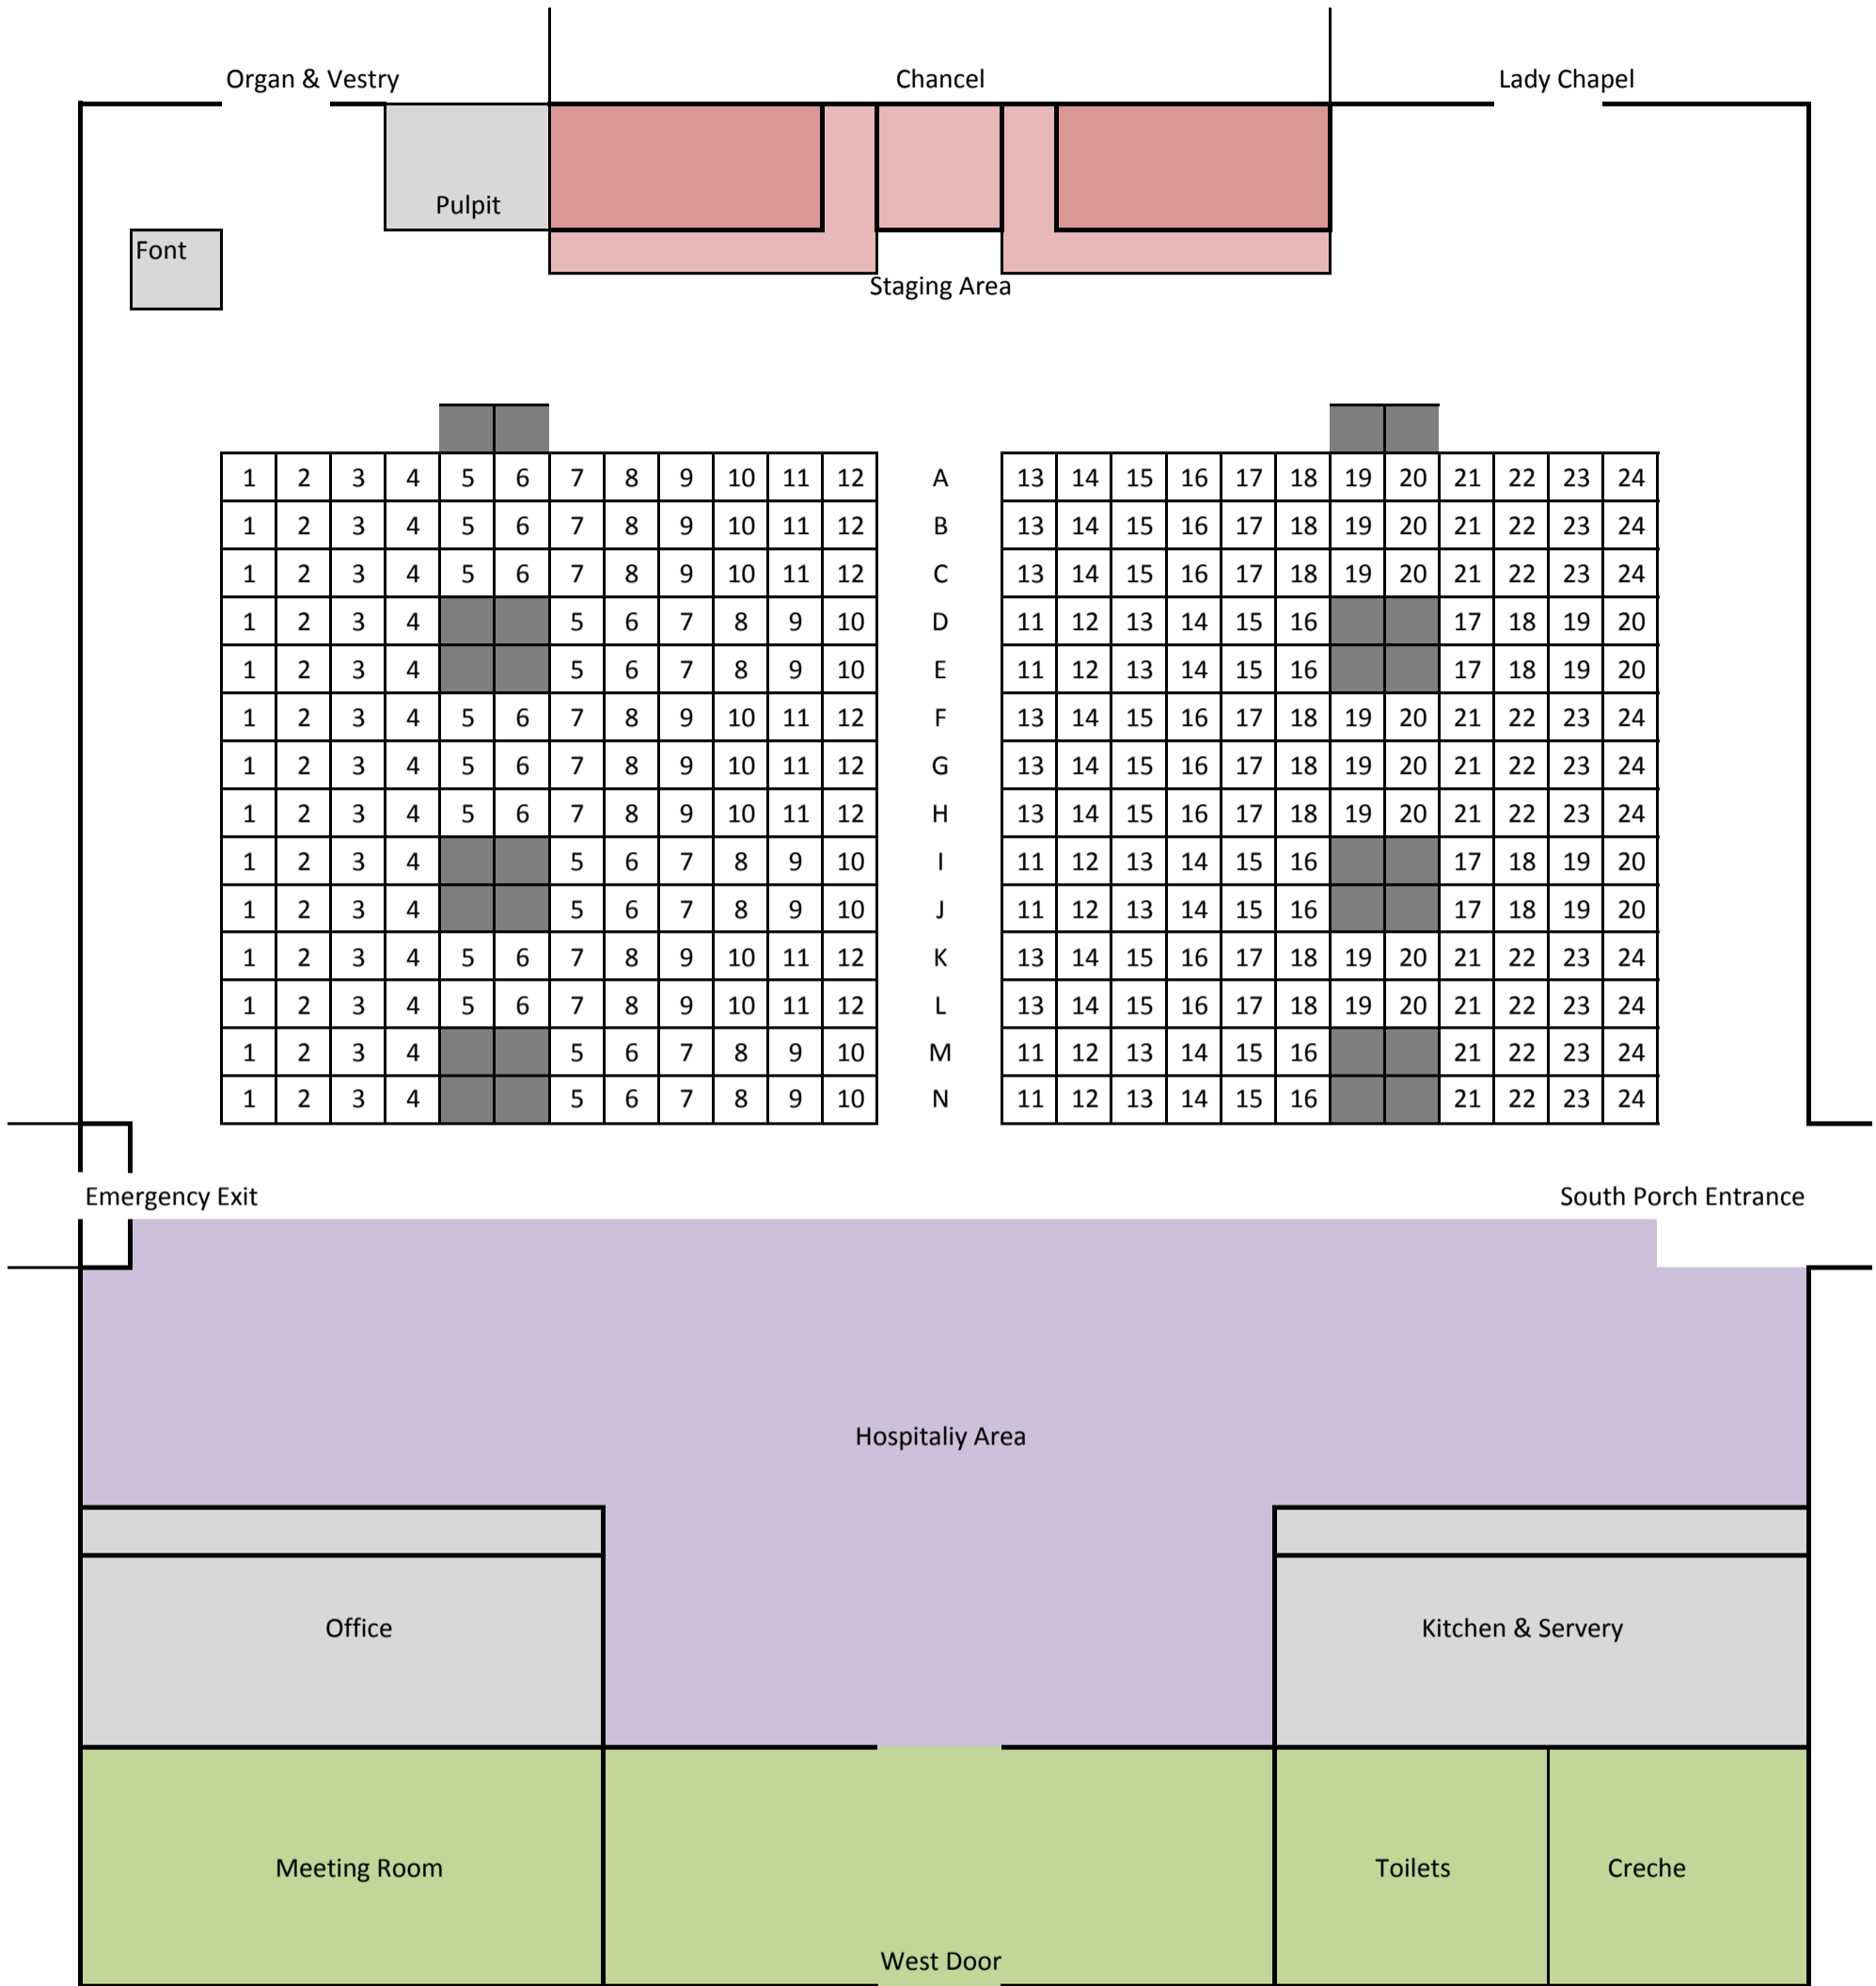

## St John the Baptist, Church Street, Peterborough - Seating Plan

|                                       |            |
|---------------------------------------|------------|
| Seating Capacity in pews              | 400        |
| Central Seating Area within Pillars   | 180        |
| Additional Flexible Seating available | 100        |
| <b>Total Seated Capacity</b>          | <b>500</b> |